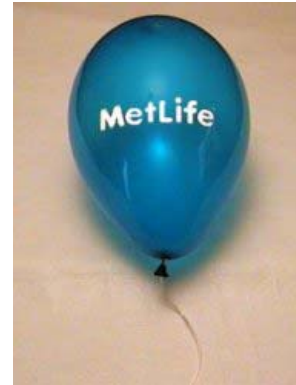

Item Number: 8398
Item Price: \$1.57 / 1

Item Name: **MetLife Window Mousepad**
Item Description: Window mousepads increase the attention of the MetLife brand by allowing your customers to customize the mousepad by placing photos, notes, instruction sheets, etc. into the protective window, framed by the MetLife® corporate logo.

Item Number: 8400
Item Price: \$3.07 / 1

Item Name: **MetLife Fantasy Pen (Pk of 25)**
Item Description: The best selling pen in the catalog. High quality item made of multicolored components that are randomly assembled. Fun and colorful. Screened with the MetLife® corporate logo.

Item Number: 8401
Item Price: \$16.50 / 25

Item Name: **MetLife Balloons (Pk of 25)**
Item Description: Blue balloon silkscreened with the MetLife® corporate logo.

Item Number: 8543
Item Price: \$7.50 / 25

Item Name: **MetLife Auto & Home Baseball Stress Ball**
Item Description: 2-1/2" Baseball Stress Ball. Someone take the last cup of coffee without making a new pot? Take out your aggression on the MetLife® Baseball Stress Ball.